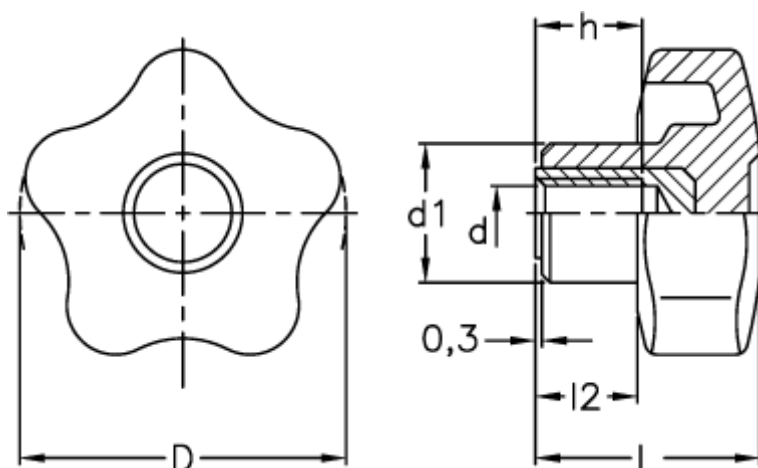

# Data Sheet

Article number: 23020698116

Description: E+G Lobe knob  
VCT.25 B-M4-C6, red cap

## Measures

D = 25

d1 = 13

d 6H = M4

h = 10

L = 19

l2 = 8